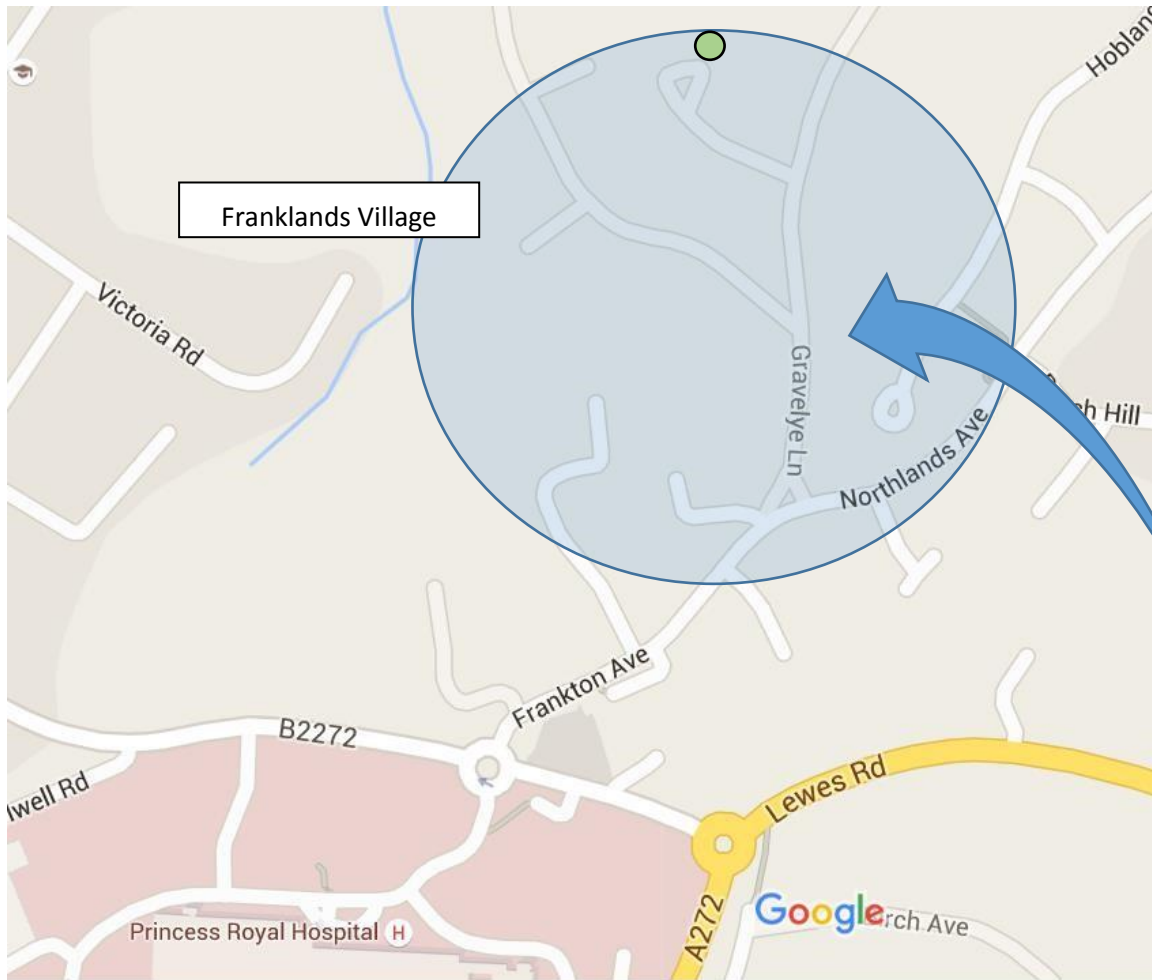

Vic Forster Scout Hut Location

Access is through the residents garages immediately left after the Franklands Village Store (Mulberry's).